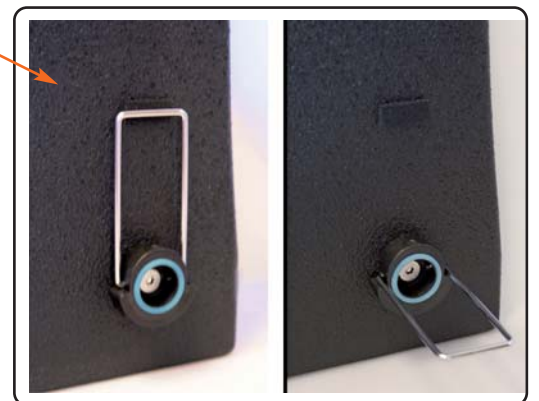

- And up to 4 satellite speakers :

MI-12 : HF 1 x 2" / 8 Ω Vented enclosure

- AES Power 10W / 20W Programme

OR

MI-13 : HF 1 x 3" / 8 Ω Vented enclosure

- AES Power 20W / 40W Programme

HO-RI-SR10

Delivered with MI-13
Universal Aluminium
Wall Mount

Dimensions (mm)

MI-12 / MI-13

Baltic birch wood or black/white finish polyurethane painting

PASCAL

Rigging for wall mounting with fast locking system

spacer for easy wall mounting

Wall mounting plate

MIB08P