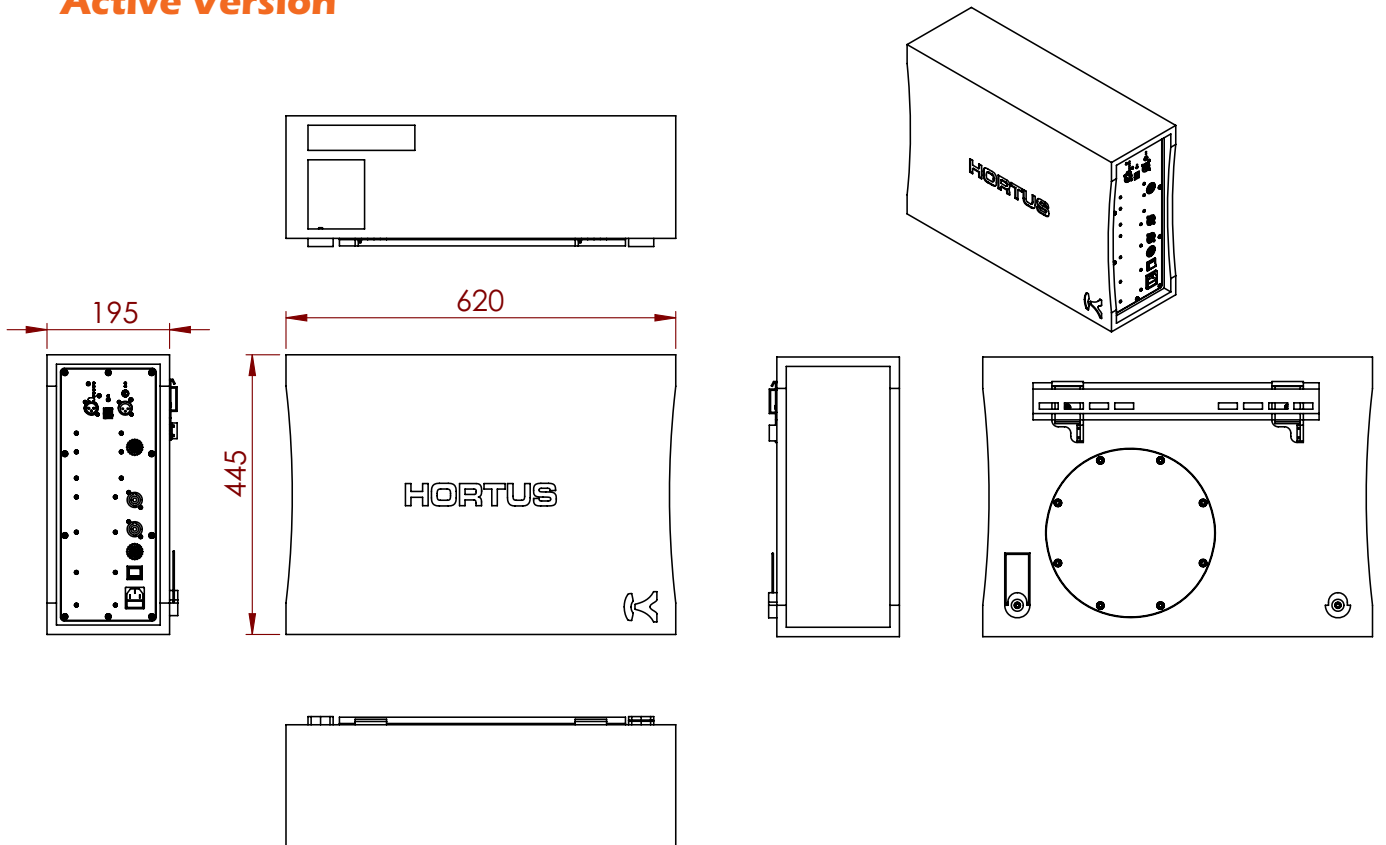

MIB08S

Active Version